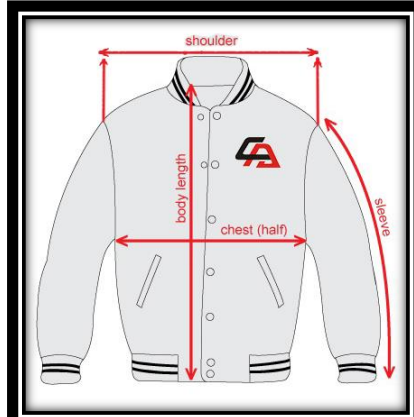

VARSITY JACKET SIZE CHART (Men)

MEASUREMENT IN INCHES						GOOD'S DESCRIPTION
(Unit 2.54 cm =1 Inch)						
EURO	USA	CHEST	LENGTH	SHOULDER	SLEEVE	
S	XS	23"	26.5"	20"	25.5"	
M	S	24"	27"	20.5"	26"	
L	M	25"	27.5"	21"	26.5"	
XL	L	26"	28"	21.5"	27"	
2XL	XL	27"	28.5"	22"	27.5"	
3XL	2XL	28"	29"	22.5"	28"	
4XL	3XL	29"	29.5"	23"	28.5"	

Tolerance in measurements could be (+/ -) 0.5 INCH

VARSITY JACKET SIZE CHART (WoMen)

MEASUREMENT IN INCHES						GOOD'S DESCRIPTION
(Unit 2.54 cm =1 Inch)						
EURO	USA	CHEST	LENGTH	SHOULDER	SLEEVE	
S	XS	18"	24"	17.5"	23"	
M	S	19"	24.5"	18"	23.5"	
L	M	20"	25"	18.5"	24"	
XL	L	21"	25.5"	19"	24.5"	
2XL	XL	22"	26"	19.5"	25"	
3XL	2XL	23"	26.5"	20"	25.5"	
4XL	3XL	24"	27"	20.5"	26"	

Tolerance in measurements could be (+/ -) 0.5 INCH

VARSITY JACKET SIZE CHART (Children)

MEASUREMENT IN INCHES

GOOD'S DESCRIPTION

(Unit 2.54 cm =1 Inch)

EURO	USA	CHEST	LENGTH	SHOULDER	SLEEVE
S	XS	16"	20.5"	15.5"	20.5"
M	S	17"	21"	16"	21"
L	M	18"	21.5"	16.5"	21.5"
XL	L	19"	22"	17"	22"
2XL	XL	20"	22.5"	17.5"	22.5"
3XL	2XL	21"	23"	18"	23"
4XL	3XL	22"	23.5"	18.5"	23.5"

Tolerance in measurements could be (+/-) 0.5 INCH